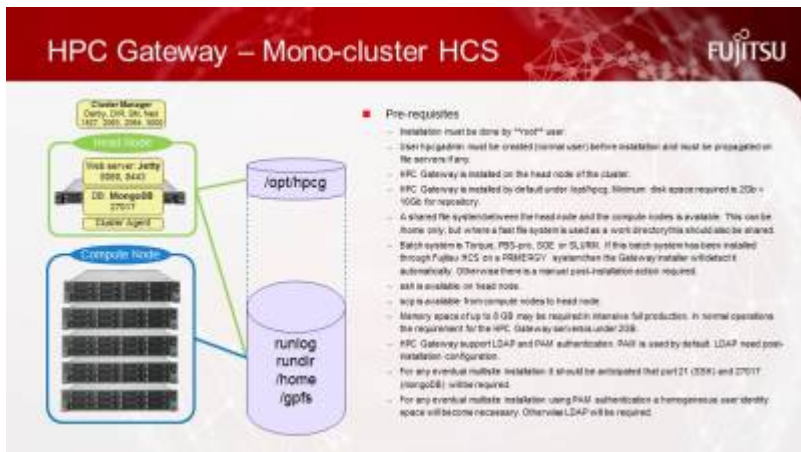

Table of Contents

- HPC Gateway architecture** 1
- Mono cluster with Fujitsu HCS*** 1
- Mono cluster without Fujitsu HCS*** 1
- Multi cluster*** 1

HPC Gateway architecture

Mono cluster with Fujitsu HCS

Mono cluster without Fujitsu HCS

Multi cluster

From: <https://docs.fujitsu.fr/HPCGateway/current/> - HPC Gateway

Permanent link: <https://docs.fujitsu.fr/HPCGateway/current/doku.php?id=fujitsu:hpcgateway:guides:internals:architecture>

Last update: 2016/10/04 08:53