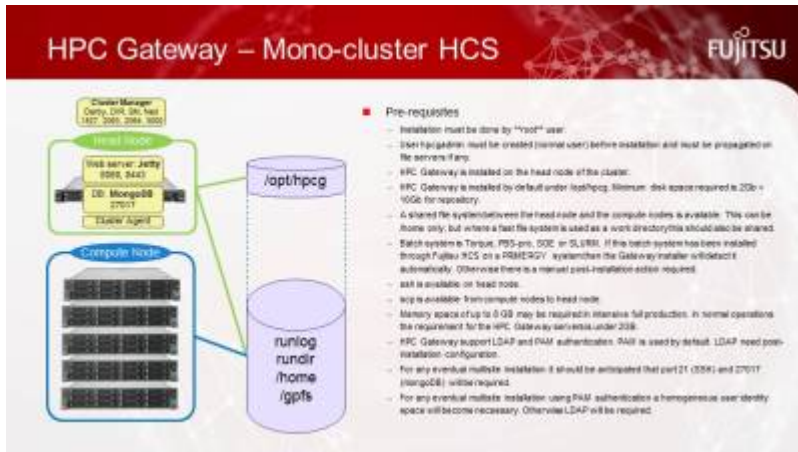

Table of Contents

- HPC Gateway architecture** 1
- Mono cluster with Fujitsu HCS*** 1
- Mono cluster without Fujitsu HCS*** 1
- Multi cluster*** 1

HPC Gateway architecture

Mono cluster with Fujitsu HCS

Mono cluster without Fujitsu HCS

Multi cluster

From: <https://docs.fujitsu.fr/HPCGateway/current/> - HPC Gateway

Permanent link: <https://docs.fujitsu.fr/HPCGateway/current/doku.php?id=fujitsu:hpcgateway:guides:internals:architecture&rev=1475571172>